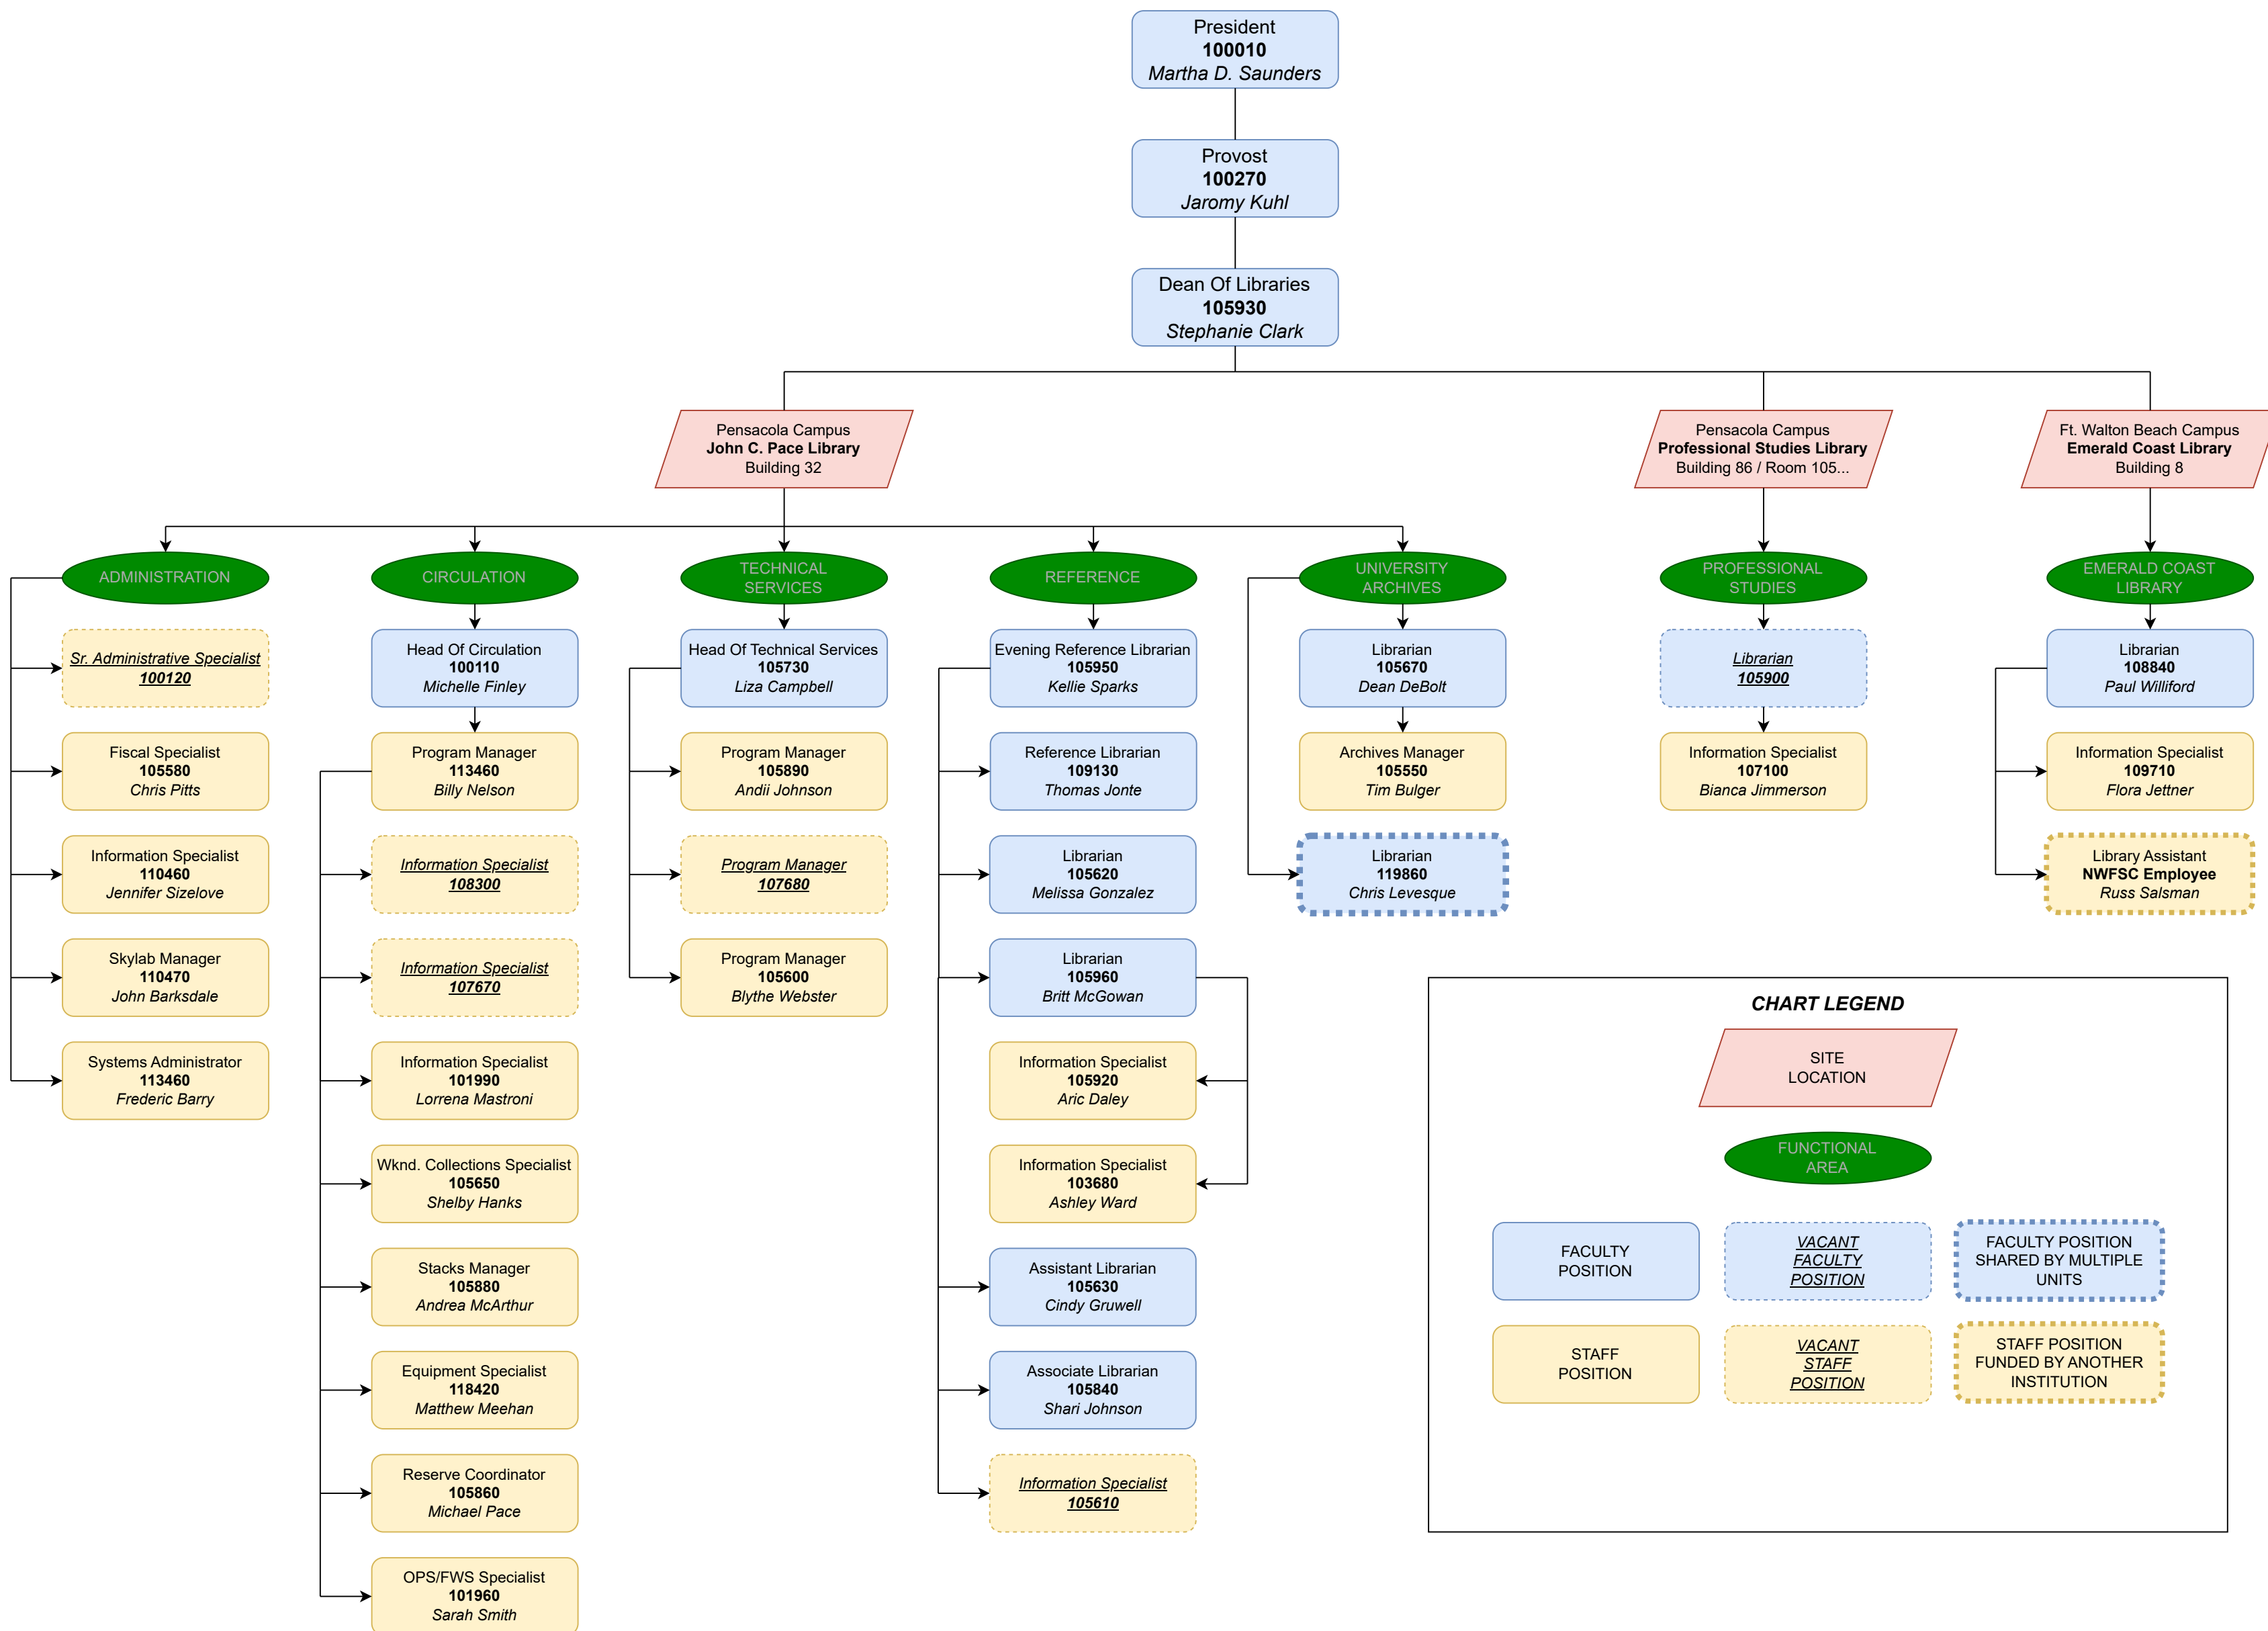

University Of West Florida
University Libraries
 Revised: April 1, 2024

CHART LEGEND

- SITE LOCATION** (Red trapezoid)
- FUNCTIONAL AREA** (Green oval)
- FACULTY POSITION** (Blue rounded rectangle)
- VACANT FACULTY POSITION** (Blue dashed rounded rectangle)
- FACULTY POSITION SHARED BY MULTIPLE UNITS** (Blue dotted rounded rectangle)
- STAFF POSITION** (Yellow rounded rectangle)
- VACANT STAFF POSITION** (Yellow dashed rounded rectangle)
- STAFF POSITION FUNDED BY ANOTHER INSTITUTION** (Yellow dotted rounded rectangle)