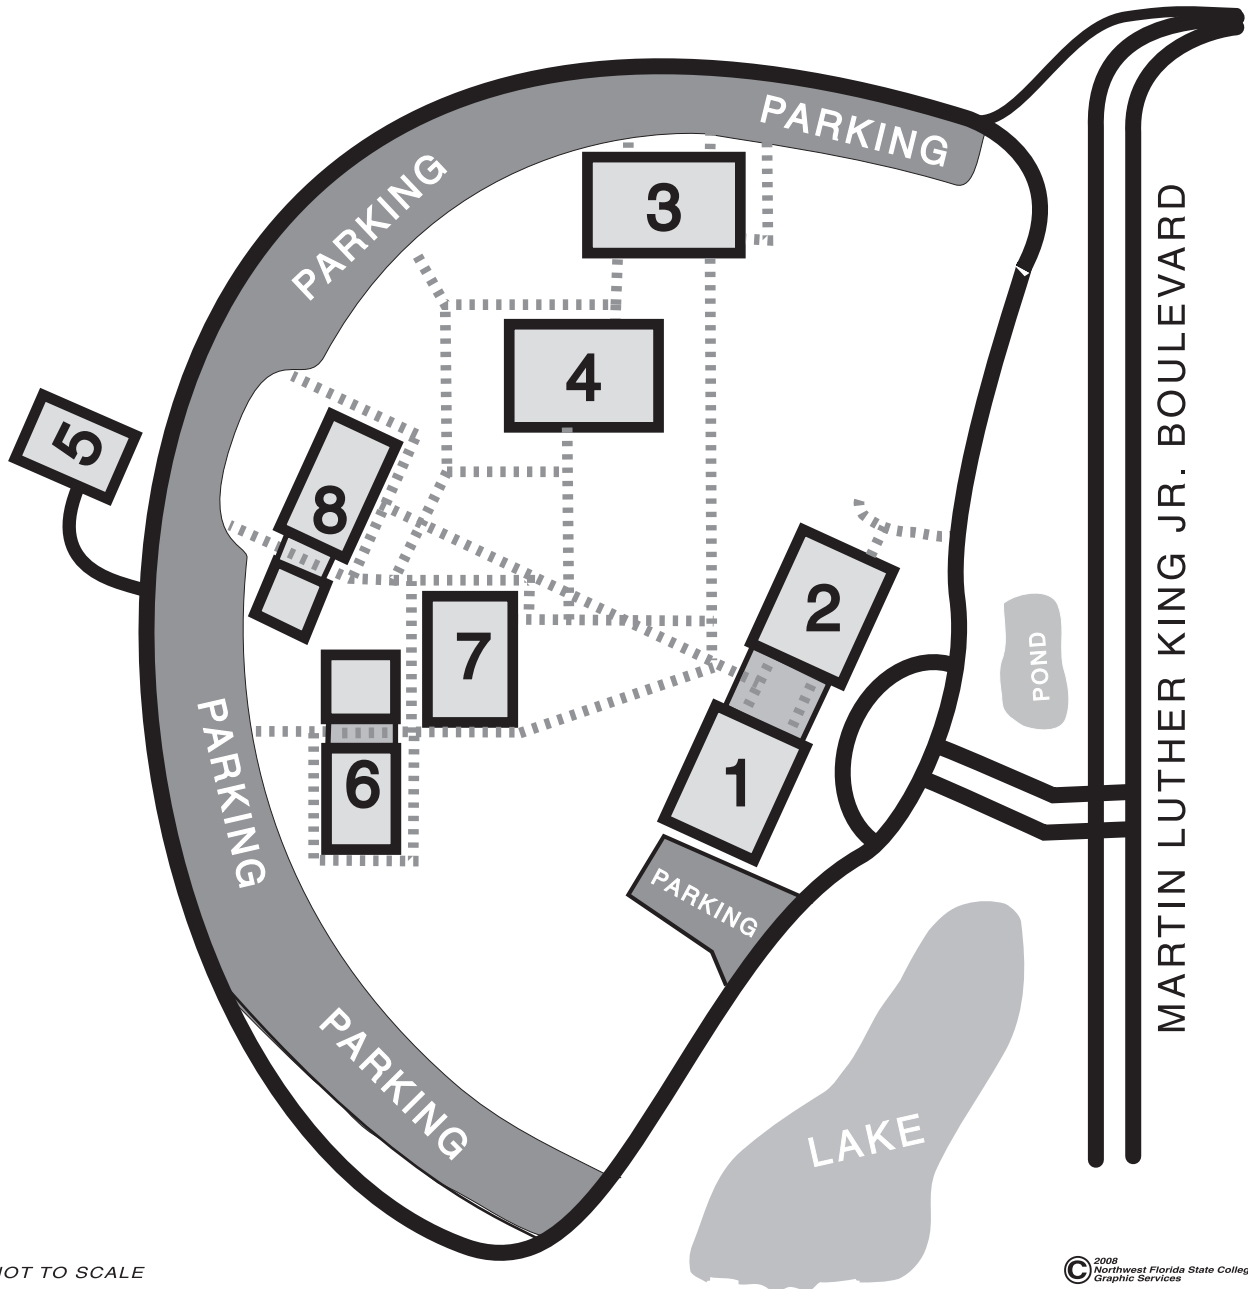

# NORTHWEST FLORIDA STATE COLLEGE FORT WALTON BEACH CAMPUS UNIVERSITY OF WEST FLORIDA

★NOT TO SCALE

© 2008 Northwest Florida State College  
Graphic Services

## KEY

- Bldg. 1-Administration
- Bldg. 2-Student Services
- Bldg. 3-Classroom
- Bldg. 4-Faculty Offices/  
Classroom

- Bldg. 5-Utility Service
- Bldg. 6-Science
- Bldg. 7-Technology
- Bldg. 8-Library, Fitness Center,  
Auditorium

.... Sidewalks

▭ Buildings

— Streets/Roads