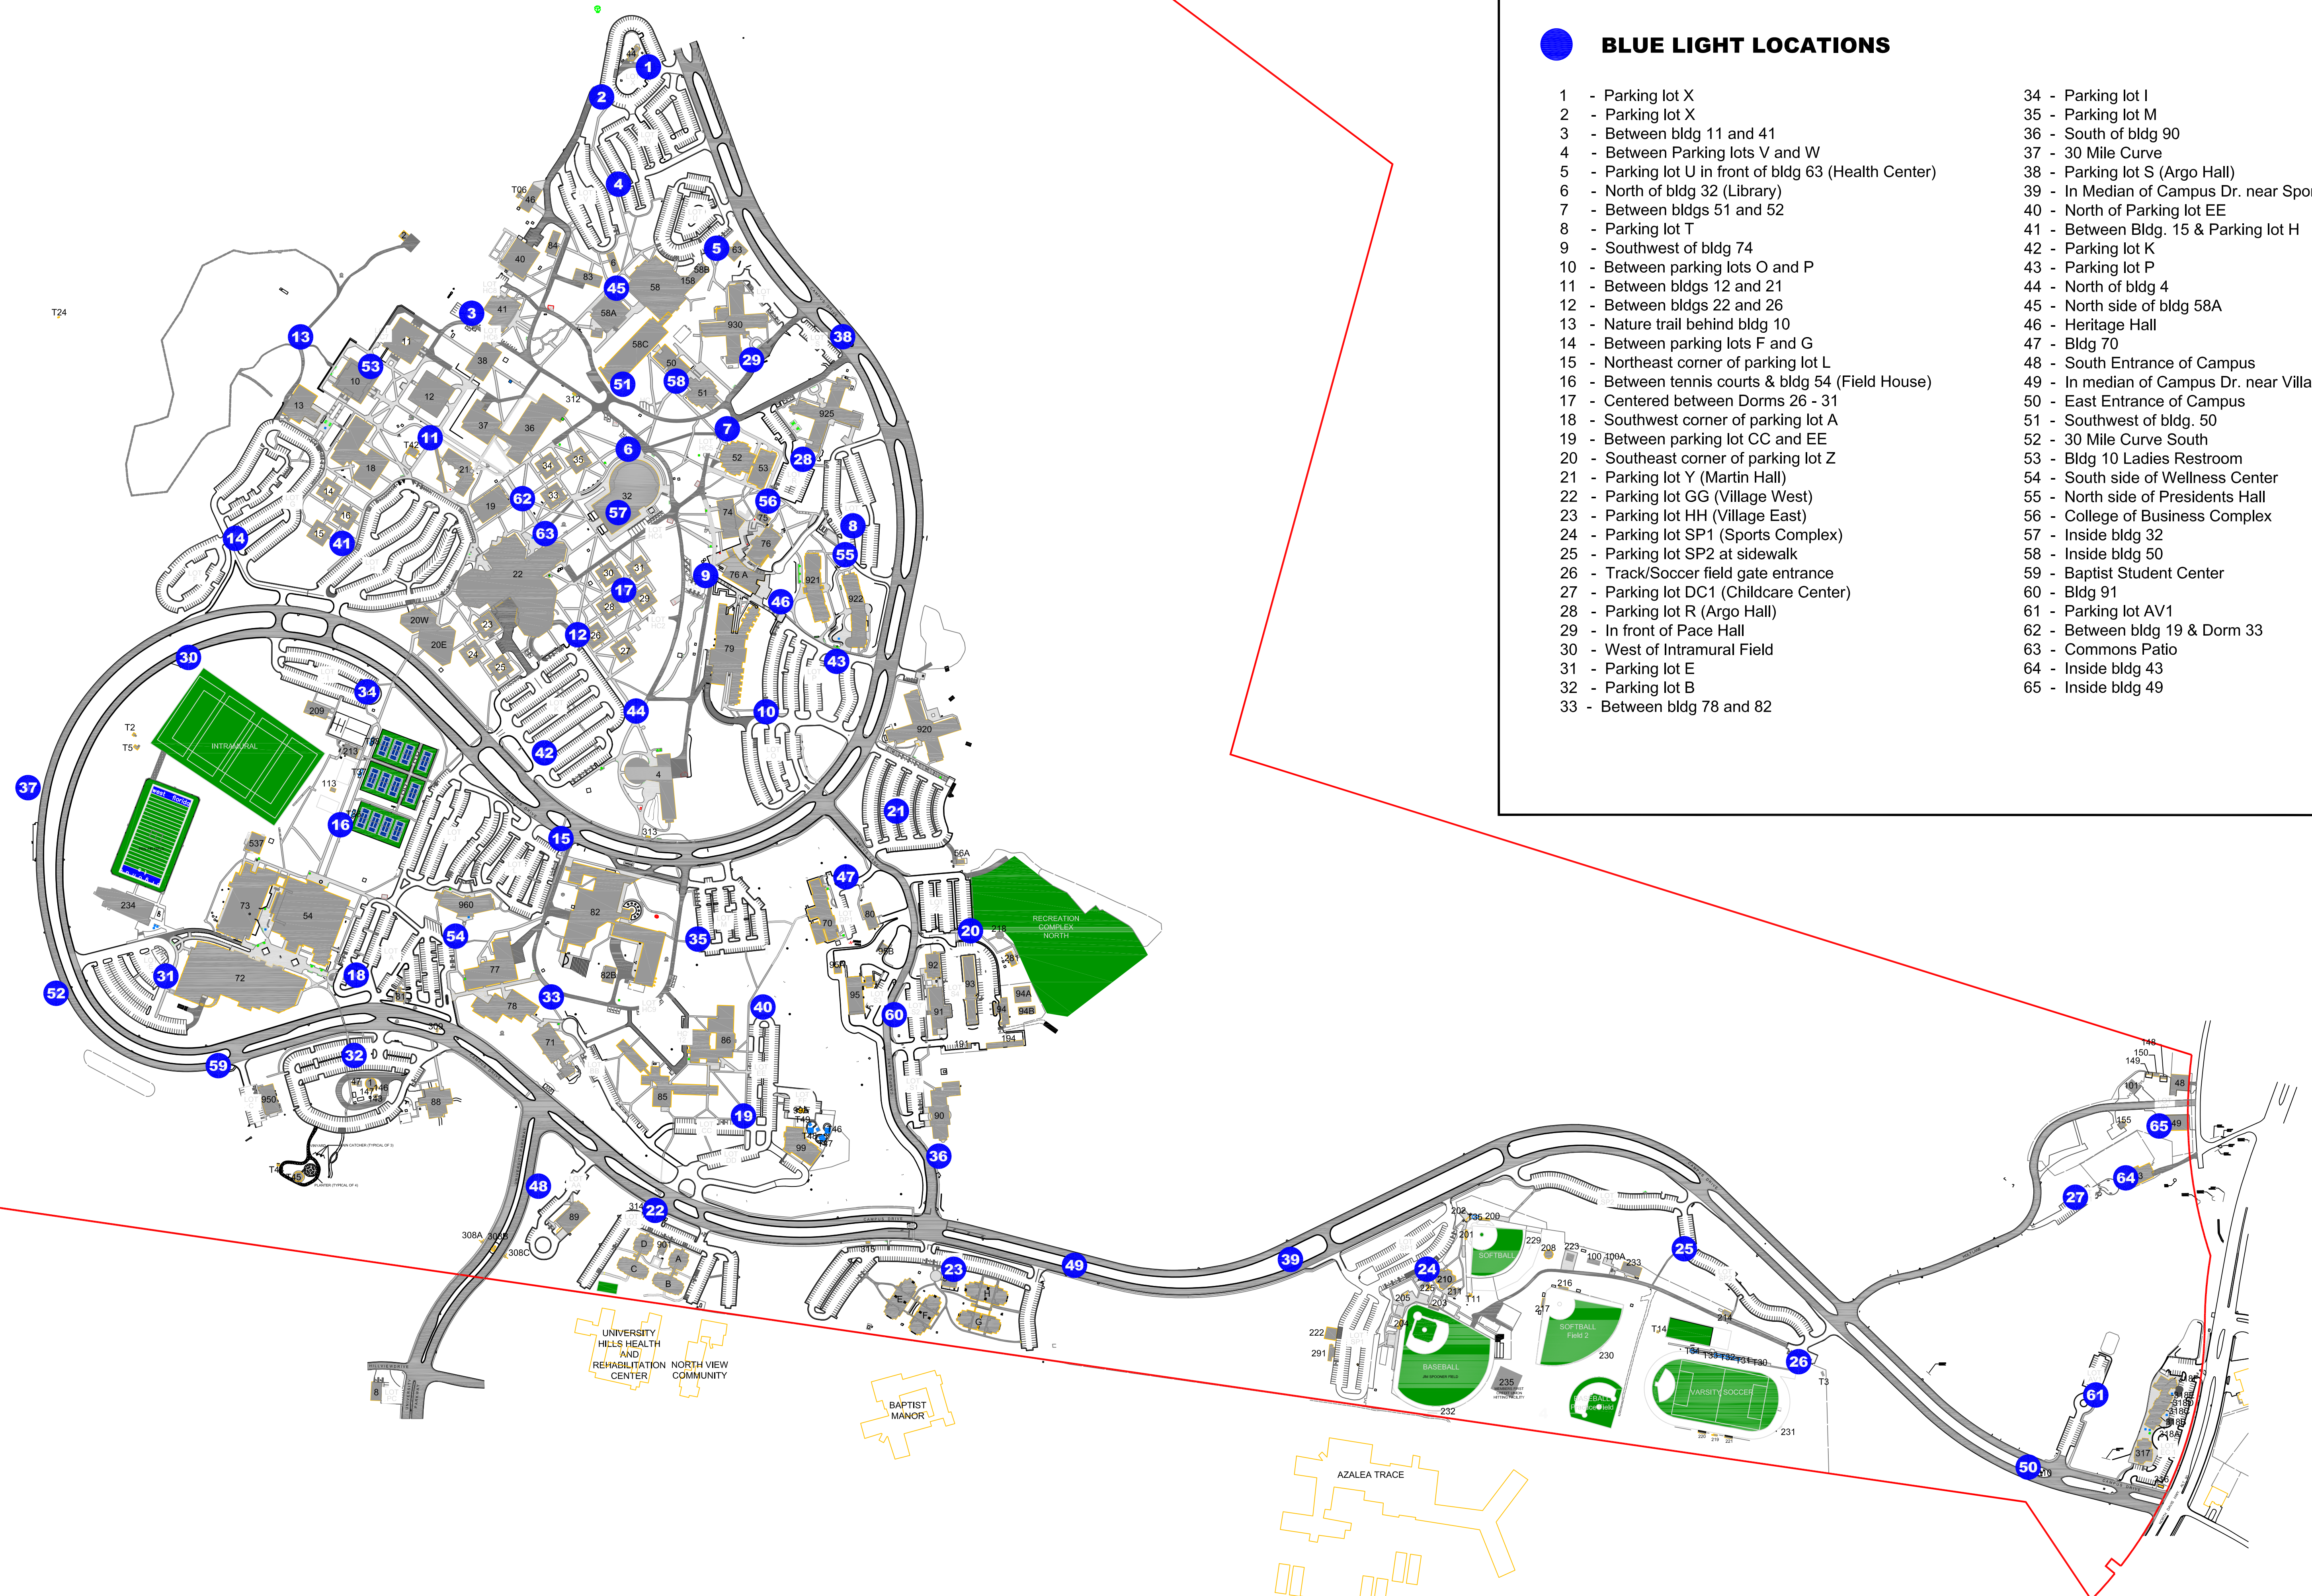

UWF Blue Light Map

BLUE LIGHT LOCATIONS

- 1 - Parking lot X
- 2 - Parking lot X
- 3 - Between bldg 11 and 41
- 4 - Between Parking lots V and W
- 5 - Parking lot U in front of bldg 63 (Health Center)
- 6 - North of bldg 32 (Library)
- 7 - Between bldgs 51 and 52
- 8 - Parking lot T
- 9 - Southwest of bldg 74
- 10 - Between parking lots O and P
- 11 - Between bldgs 12 and 21
- 12 - Between bldgs 22 and 26
- 13 - Nature trail behind bldg 10
- 14 - Between parking lots F and G
- 15 - Northeast corner of parking lot L
- 16 - Between tennis courts & bldg 54 (Field House)
- 17 - Centered between Dorms 26 - 31
- 18 - Southwest corner of parking lot A
- 19 - Between parking lot CC and EE
- 20 - Southeast corner of parking lot Z
- 21 - Parking lot Y (Martin Hall)
- 22 - Parking lot GG (Village West)
- 23 - Parking lot HH (Village East)
- 24 - Parking lot SP1 (Sports Complex)
- 25 - Parking lot SP2 at sidewalk
- 26 - Track/Soccer field gate entrance
- 27 - Parking lot DC1 (Childcare Center)
- 28 - Parking lot R (Argo Hall)
- 29 - In front of Pace Hall
- 30 - West of Intramural Field
- 31 - Parking lot E
- 32 - Parking lot B
- 33 - Between bldg 78 and 82
- 34 - Parking lot I
- 35 - Parking lot M
- 36 - South of bldg 90
- 37 - 30 Mile Curve
- 38 - Parking lot S (Argo Hall)
- 39 - In Median of Campus Dr. near Sports Complex entry
- 40 - North of Parking lot EE
- 41 - Between Bldg. 15 & Parking lot H
- 42 - Parking lot K
- 43 - Parking lot P
- 44 - North of bldg 4
- 45 - North side of bldg 58A
- 46 - Heritage Hall
- 47 - Bldg 70
- 48 - South Entrance of Campus
- 49 - In median of Campus Dr. near Village East
- 50 - East Entrance of Campus
- 51 - Southwest of bldg. 50
- 52 - 30 Mile Curve South
- 53 - Bldg 10 Ladies Restroom
- 54 - South side of Wellness Center
- 55 - North side of Presidents Hall
- 56 - College of Business Complex
- 57 - Inside bldg 32
- 58 - Inside bldg 50
- 59 - Baptist Student Center
- 60 - Bldg 91
- 61 - Parking lot AV1
- 62 - Between bldg 19 & Dorm 33
- 63 - Commons Patio
- 64 - Inside bldg 43
- 65 - Inside bldg 49